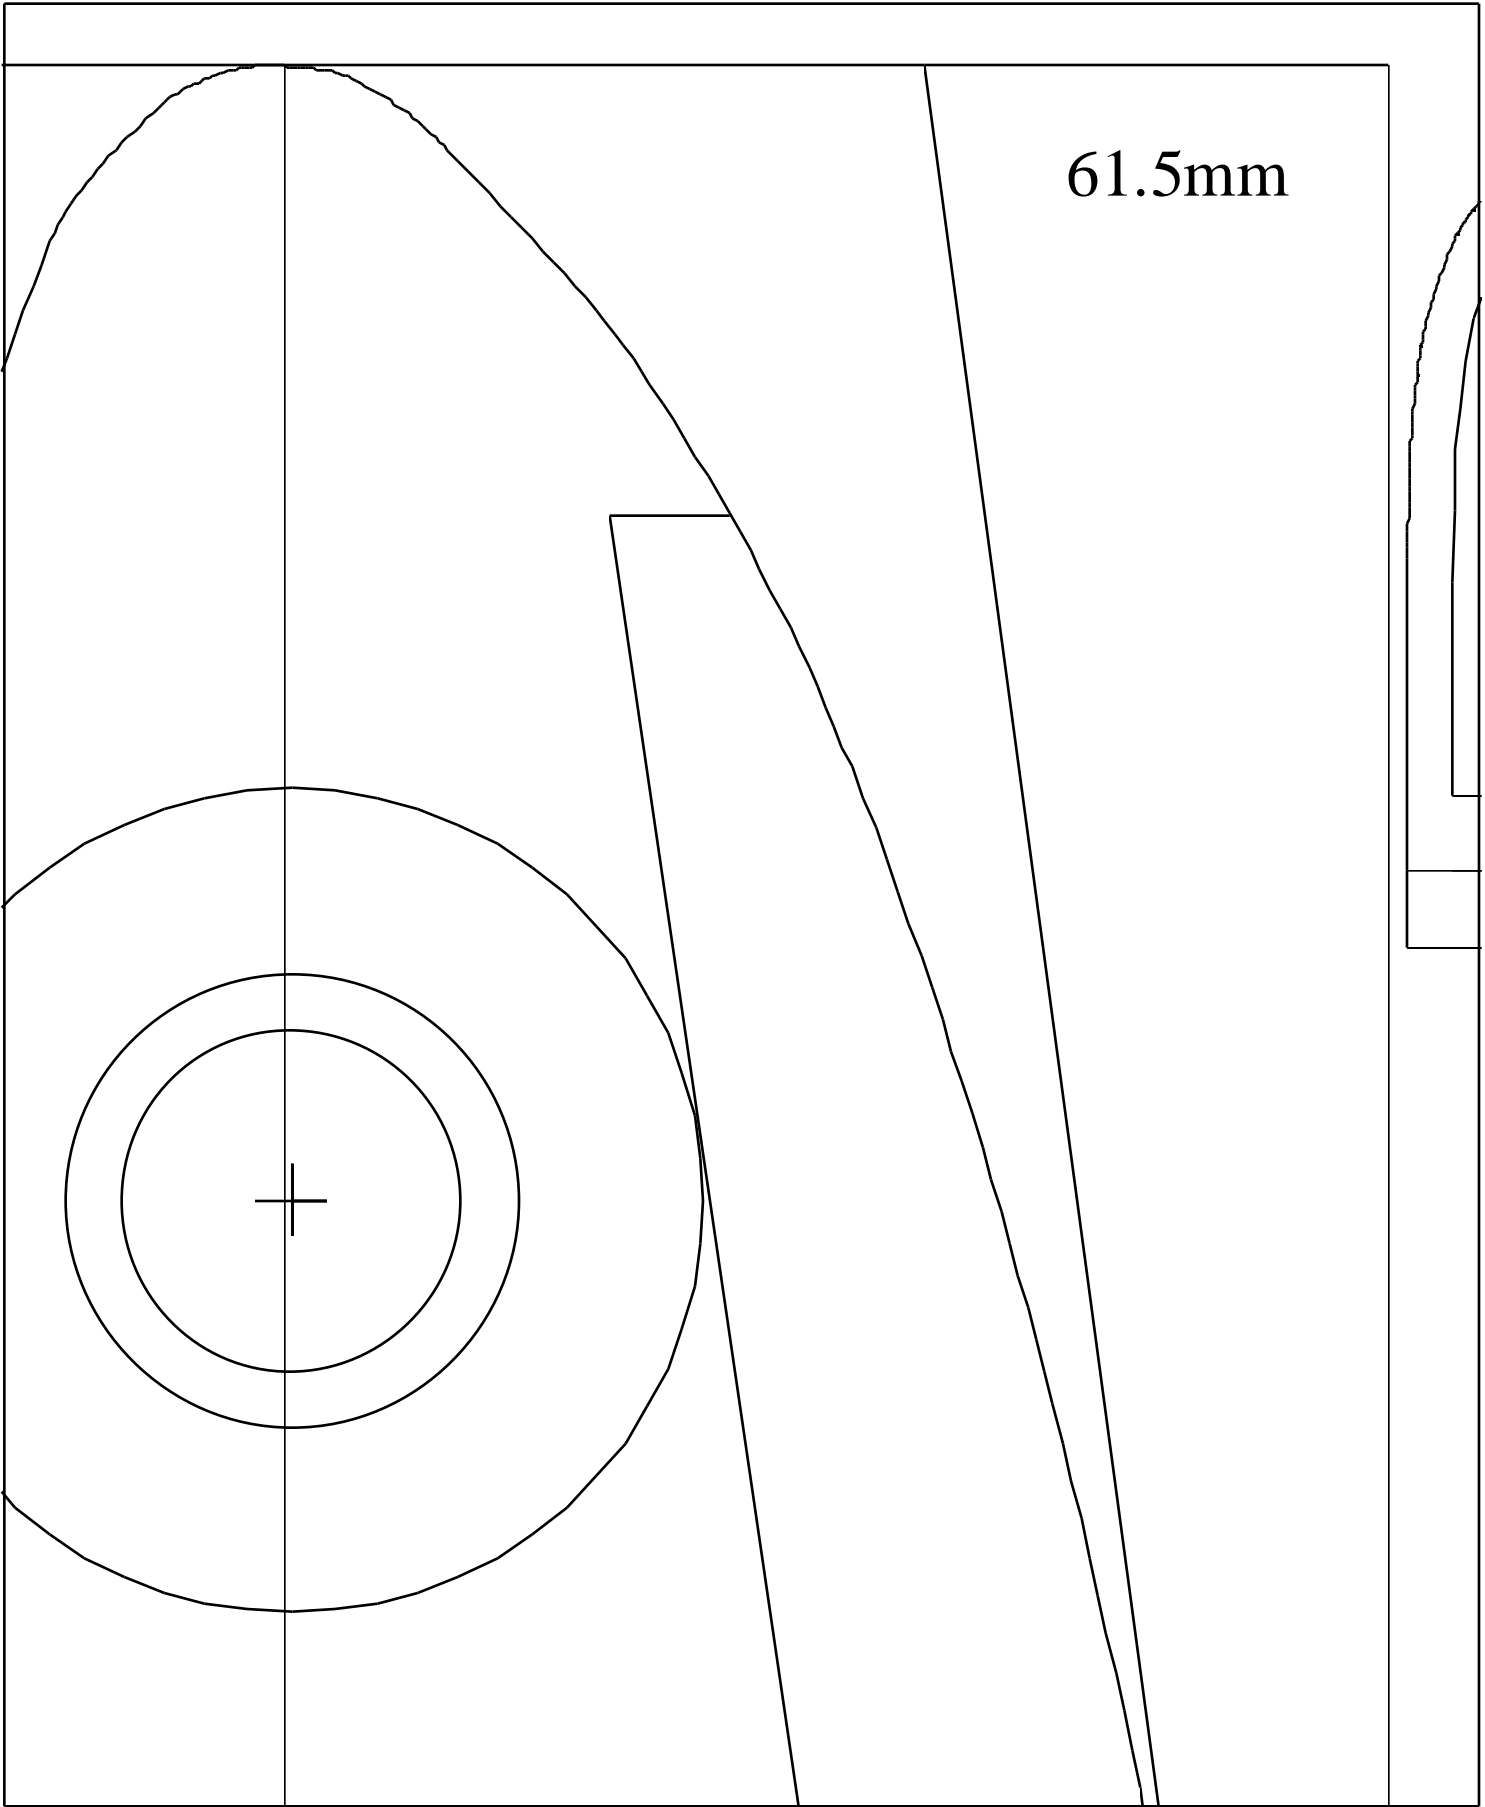

200mm

100mm

'Spitfire'  
Copyright David  
12-Dec-05 [www.flyel](http://www.flyel)

230 Chord  
457 1/2 span

Blue foam

Top  
 3/32 hard ply dihedral br

A

B/C  
 2mm

3mm Depron

116 H  
66 W  
335 L  
(2-off)

36in v1  
id Theunissen  
electric.ukgateway.net

30mm

61.5mm

3mm Depron