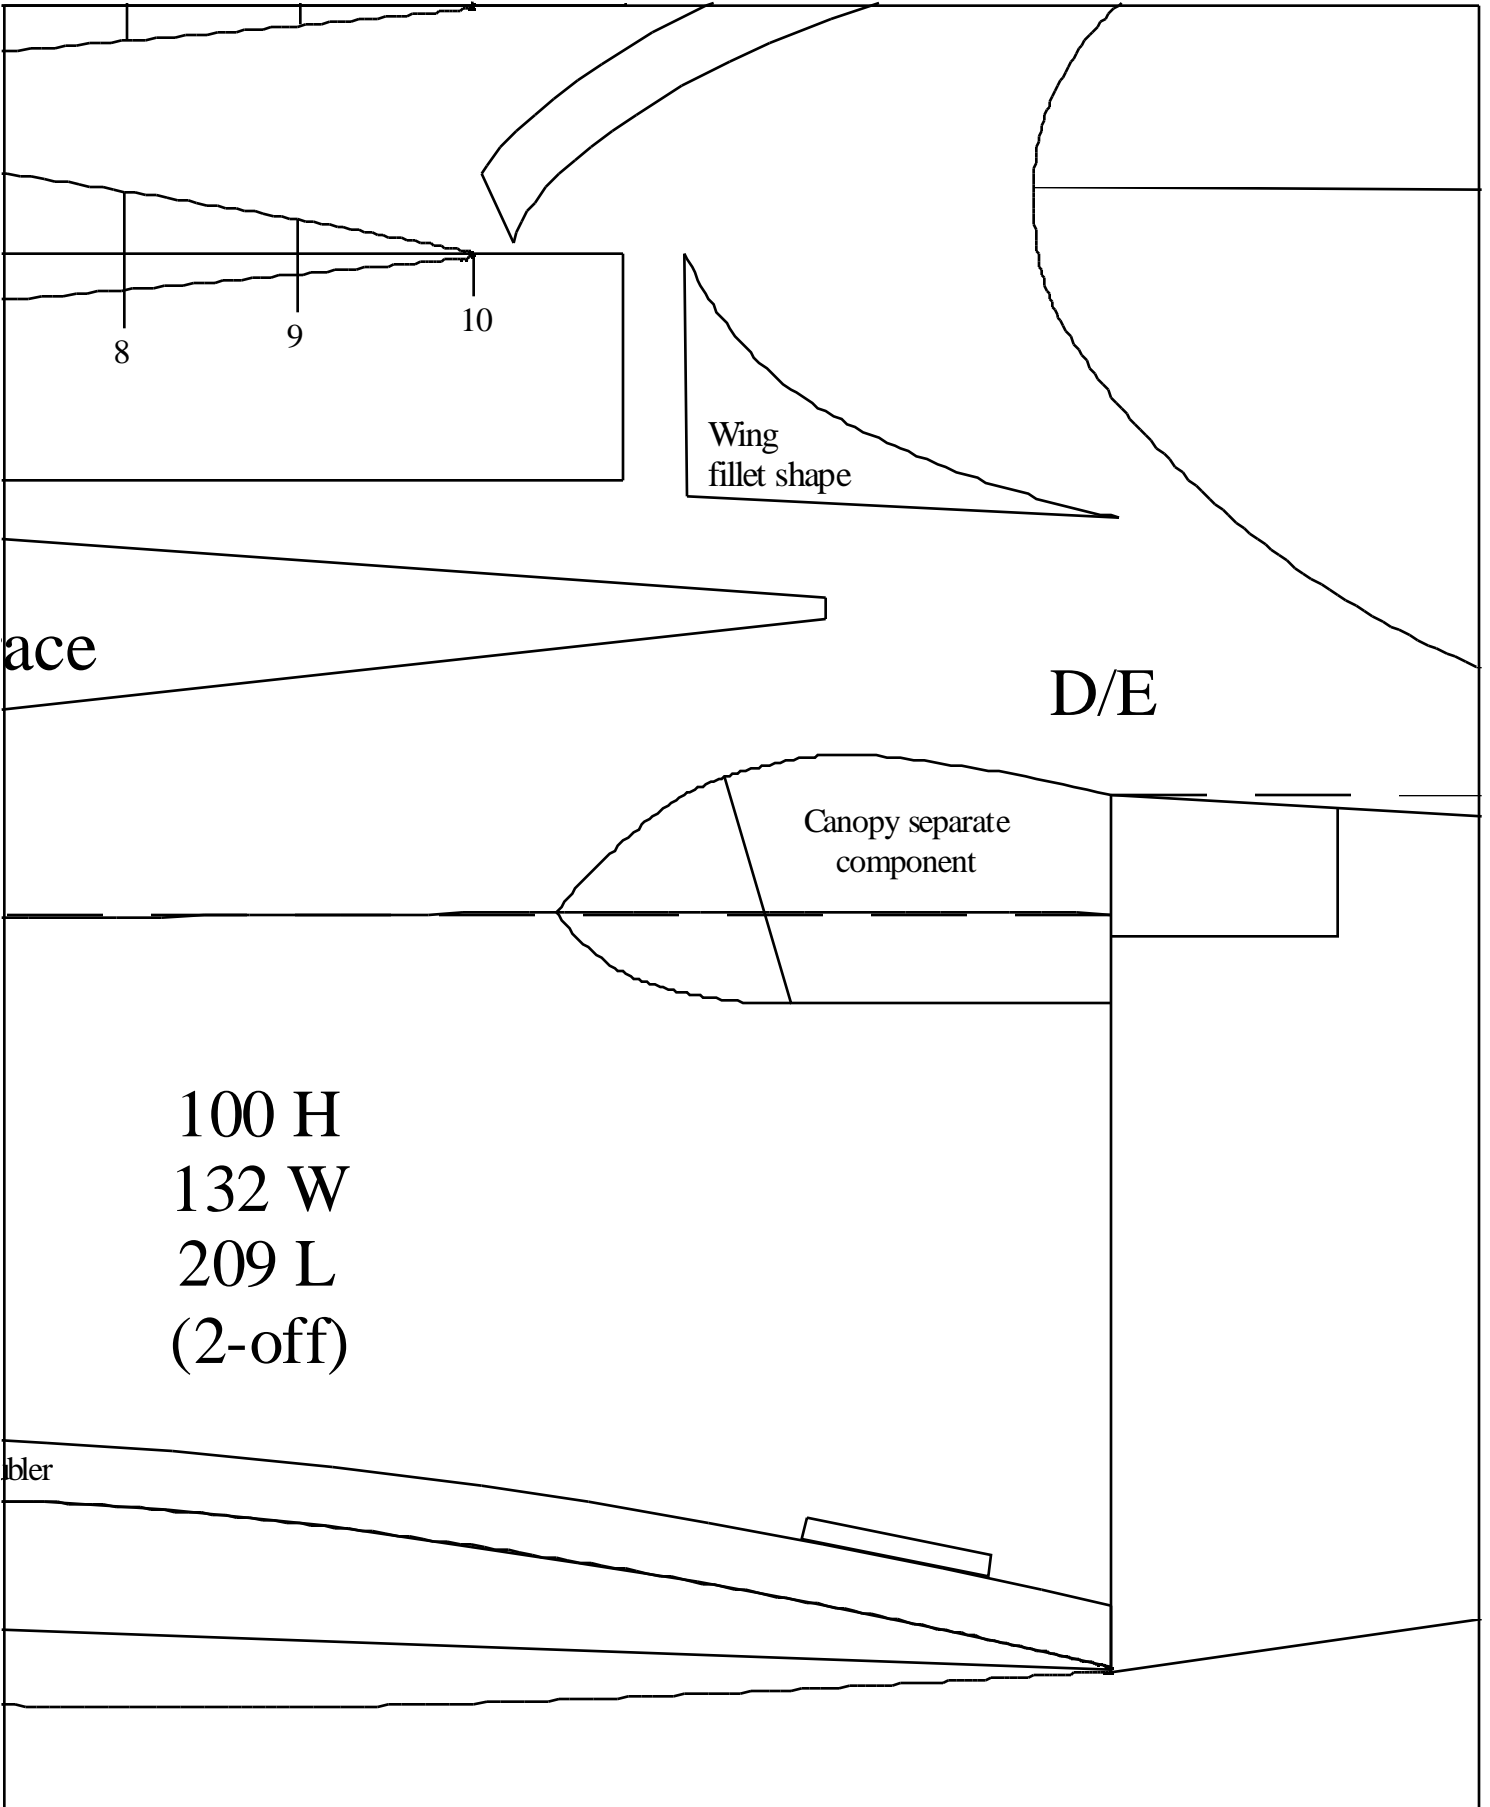

200mm

100mm

'Spitfire'  
Copyright David  
12-Dec-05 [www.flyel](http://www.flyel)

230 Chord  
457 1/2 span

Blue foam

Top  
 3/32 hard ply dihedral br

A

B/C  
 2mm

3mm Depron

116 H  
66 W  
335 L  
(2-off)

36in v1  
id Theunissen  
electric.ukgateway.net

30mm

61.5mm

3mm Depron