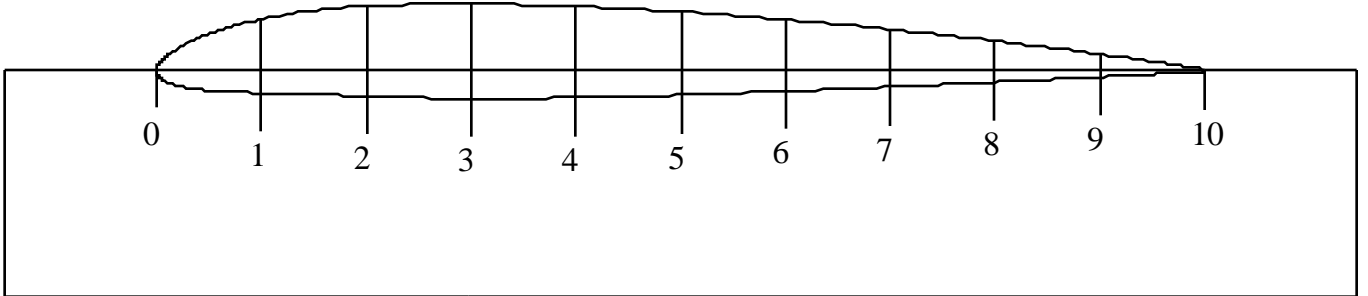

3mm Depron

116 H  
66 W  
335 L  
(2-off)

36in v1  
id Theunissen  
electric.ukgateway.net

30mm

61.5mm

3mm Depron