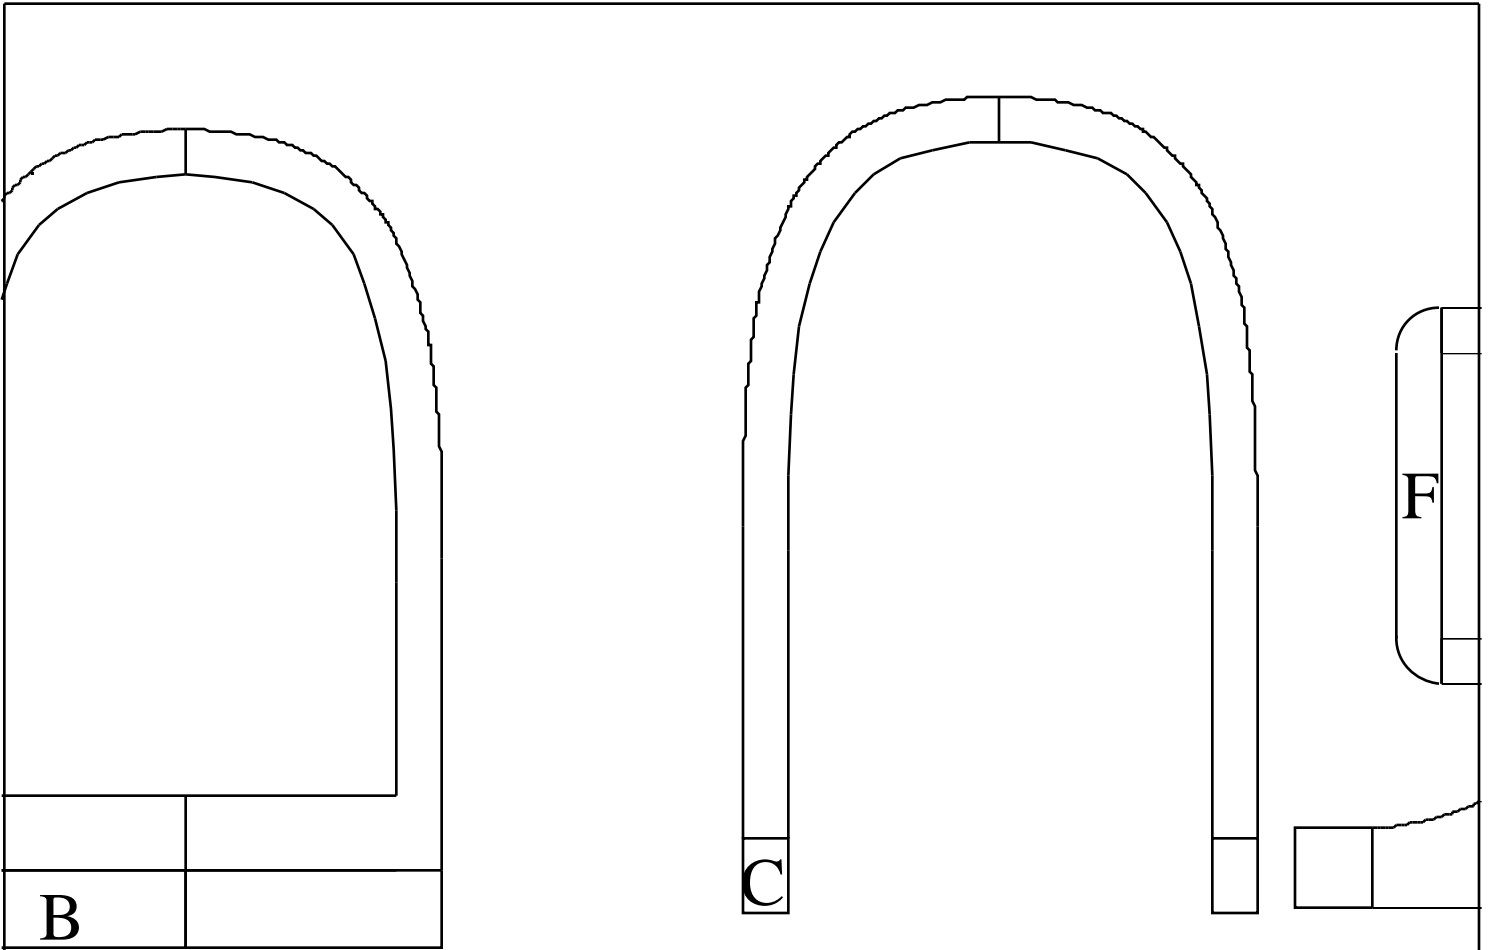

3mm Depron

116 H  
66 W  
335 L  
(2-off)

36in v1  
id Theunissen  
electric.ukgateway.net

30mm

61.5mm

3mm Depron