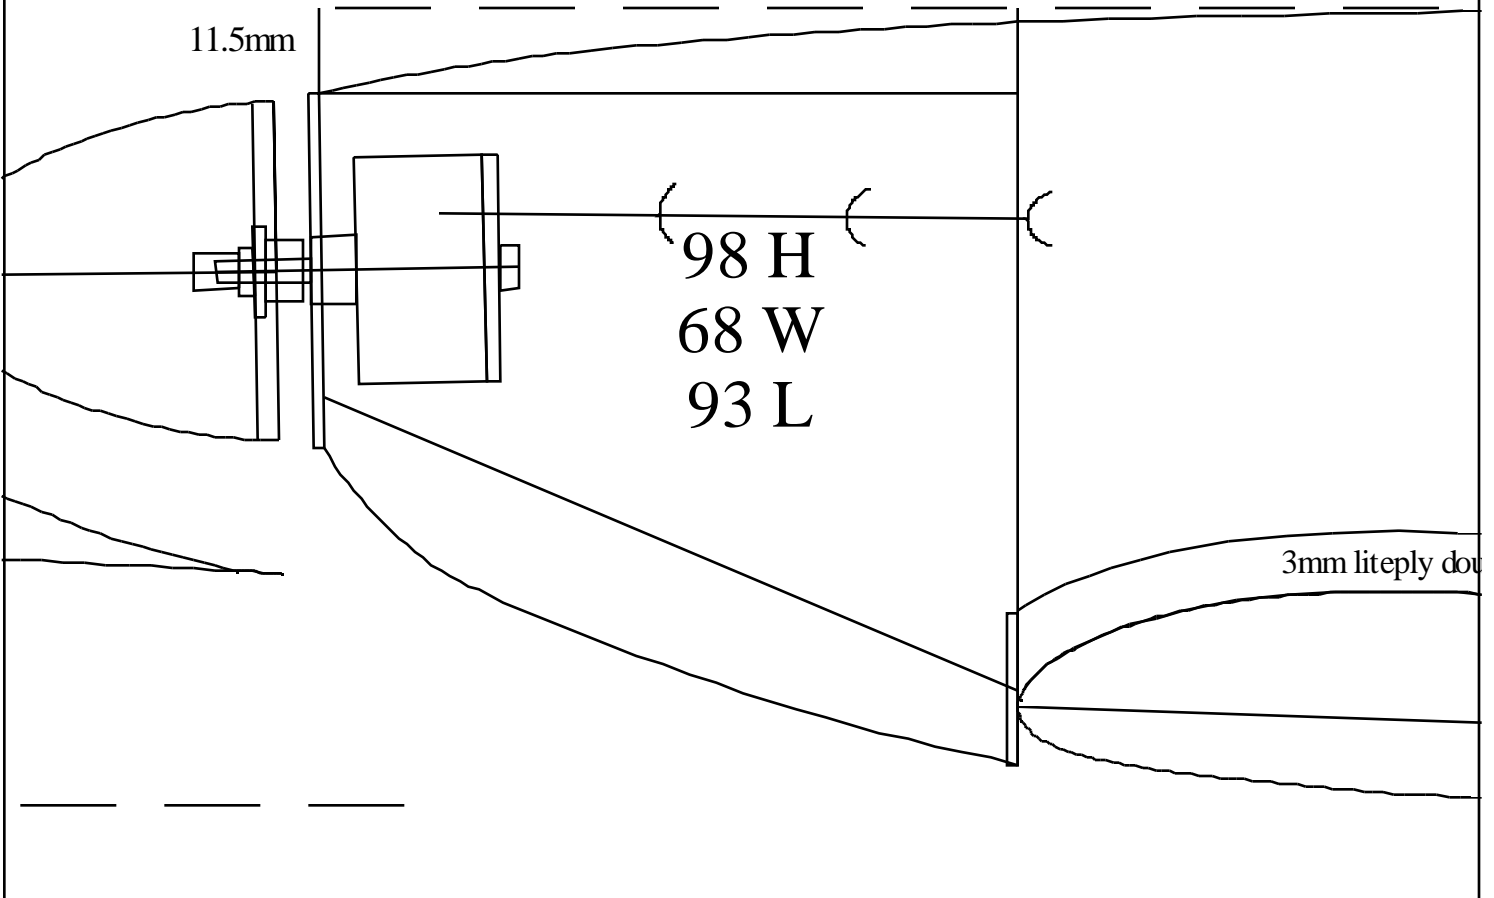

200mm

100mm

'Spitfire'  
Copyright David  
12-Dec-05 [www.flyel](http://www.flyel)

230 Chord  
457 1/2 span

Blue foam

Top  
 3/32 hard ply dihedral br

A

B/C  
 2mm

3mm Depron

116 H  
66 W  
335 L  
(2-off)

36in v1  
id Theunissen  
electric.ukgateway.net

30mm

61.5mm

3mm Depron