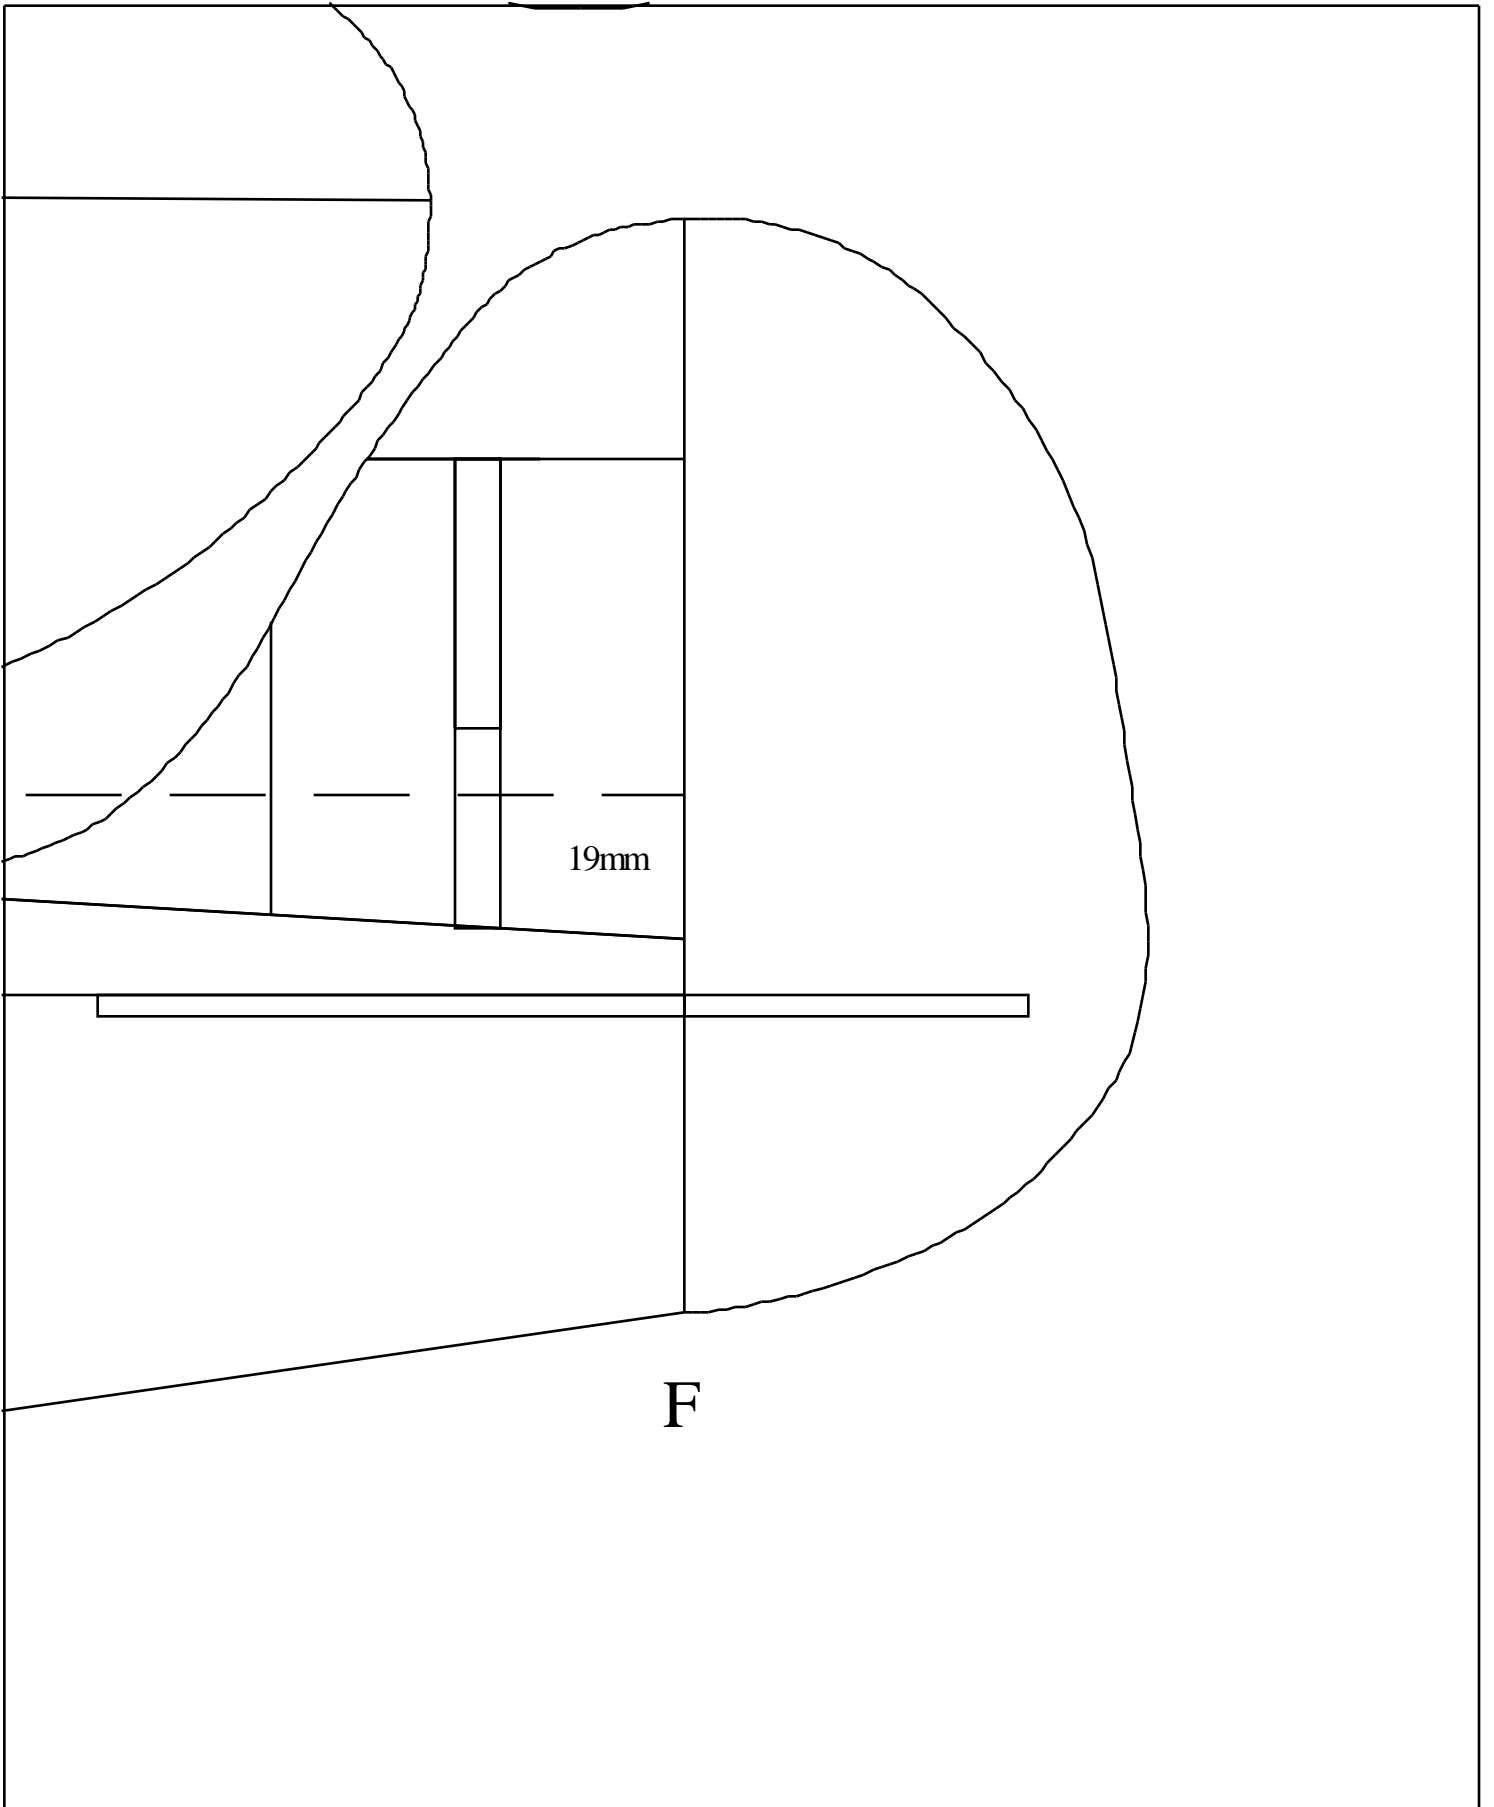

200mm

100mm

'Spitfire'  
Copyright David  
12-Dec-05 [www.flyel](http://www.flyel)

230 Chord  
457 1/2 span

Blue foam

Top  
 3/32 hard ply dihedral br

A

B/C  
 2mm

3mm Depron

116 H  
66 W  
335 L  
(2-off)

36in v1  
id Theunissen  
electric.ukgateway.net

30mm

61.5mm

3mm Depron