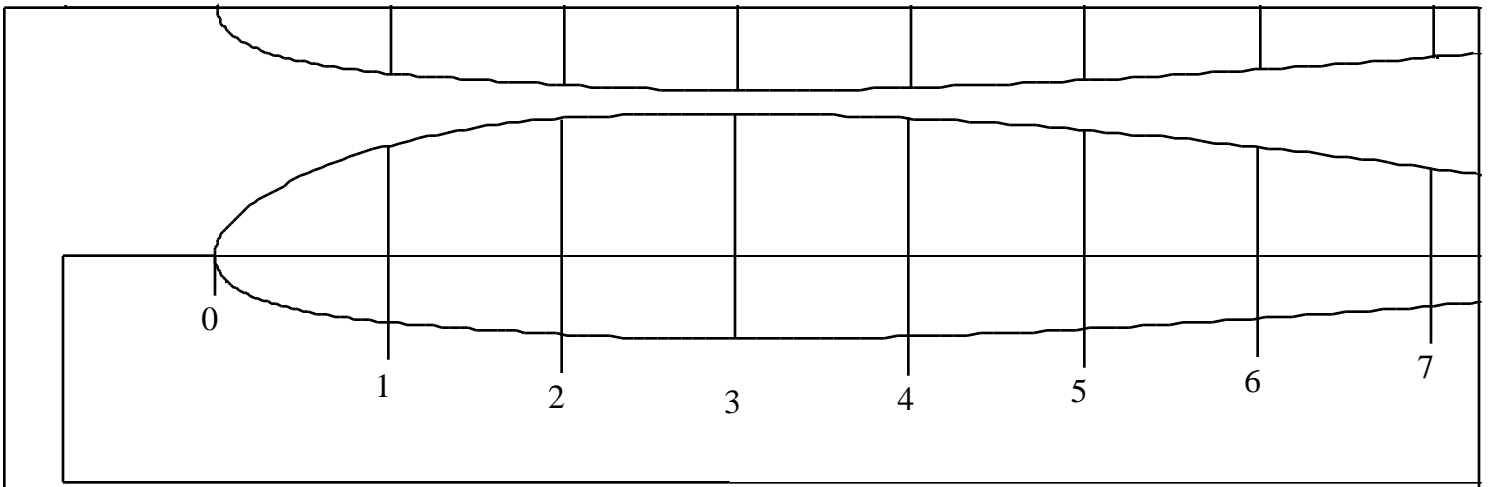

200mm

100mm

'Spitfire'  
Copyright David  
12-Dec-05 [www.flyel](http://www.flyel)

230 Chord  
457 1/2 span

Blue foam

Top  
 3/32 hard ply dihedral br

A

B/C  
 2mm

3mm Depron

116 H  
66 W  
335 L  
(2-off)

36in v1  
id Theunissen  
electric.ukgateway.net

30mm

61.5mm

3mm Depron