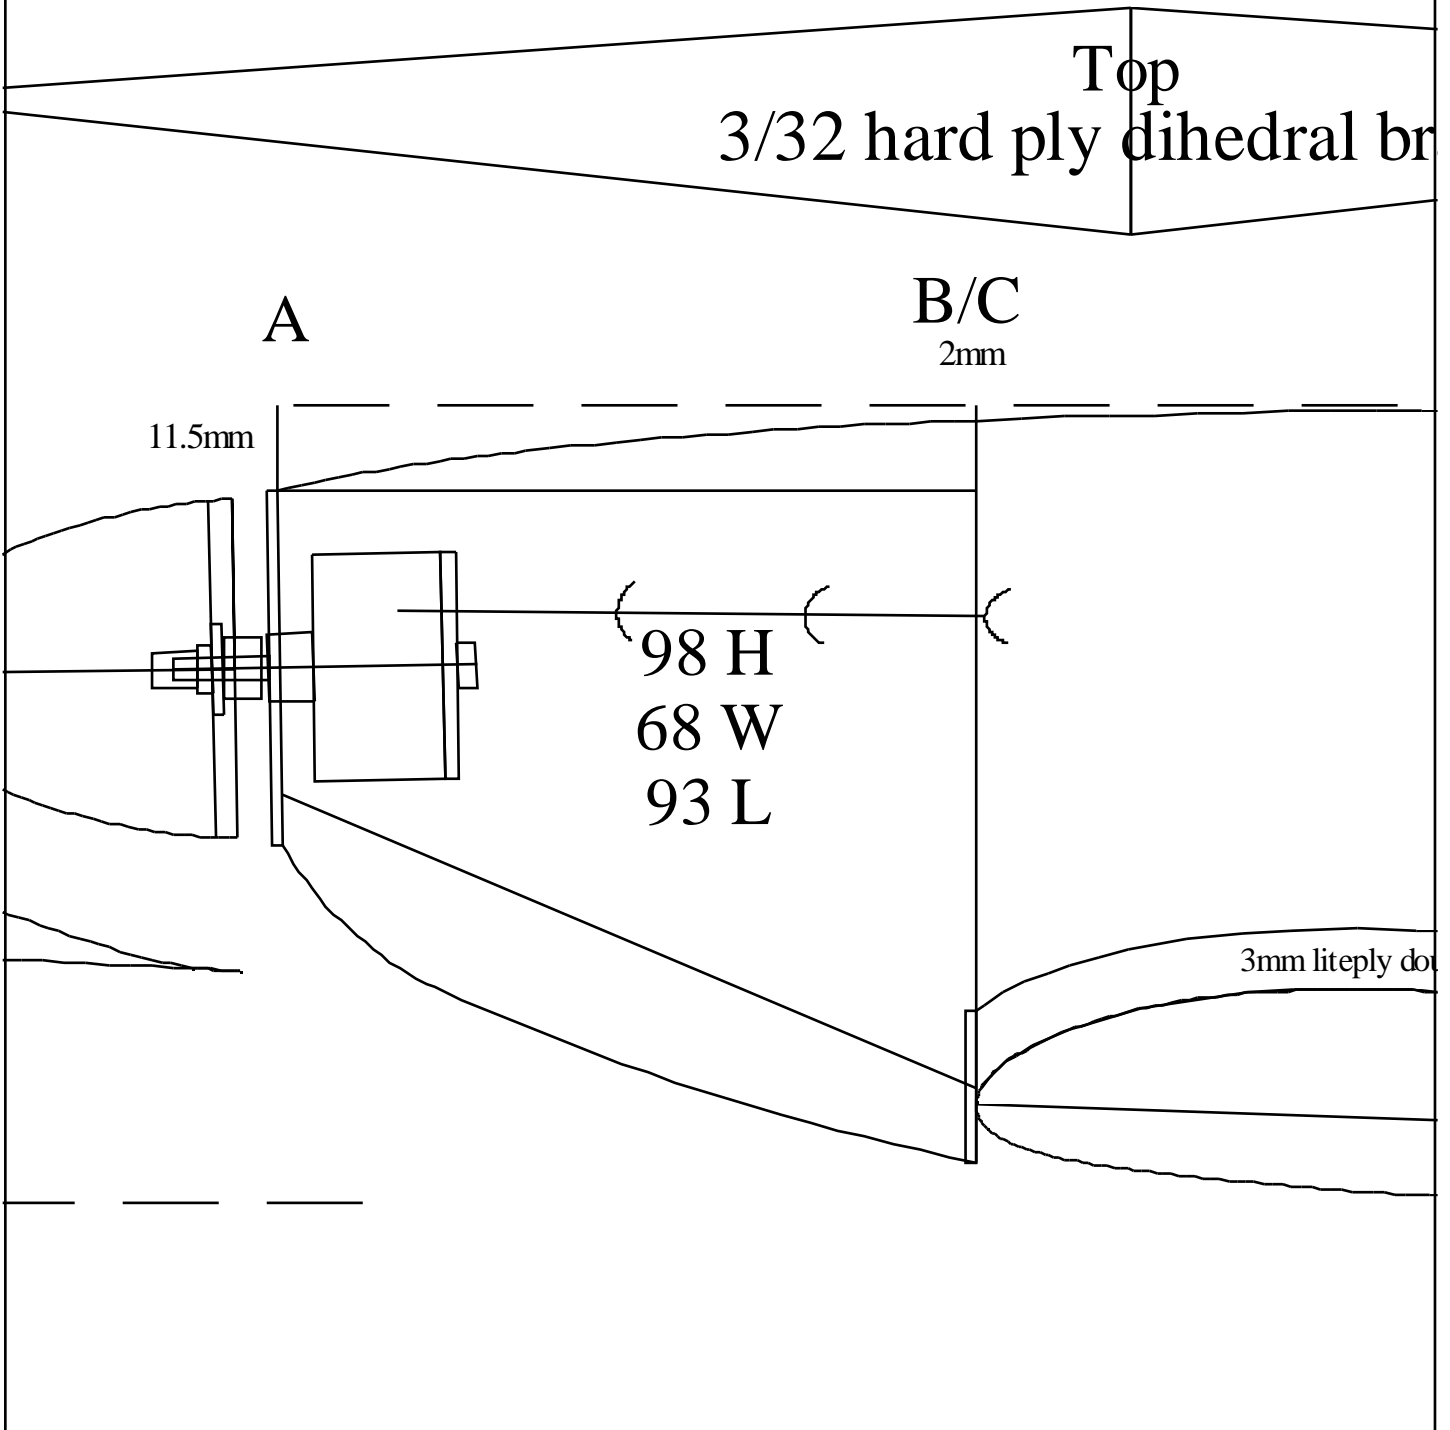

200mm

100mm

'Spitfire'
Copyright David
12-Dec-05 www.flyel

230 Chord
457 1/2 span

Blue foam

Top
3/32 hard ply dihedral br

A

B/C
2mm

11.5mm

98 H
68 W
93 L

3mm liteply do

ace

D/E

Canopy separate component

100 H
132 W
209 L
(2-off)

ubler

3mm Depron

116 H
66 W
335 L
(2-off)

36in v1
id Theunissen
electric.ukgateway.net

30mm

3mm Depron