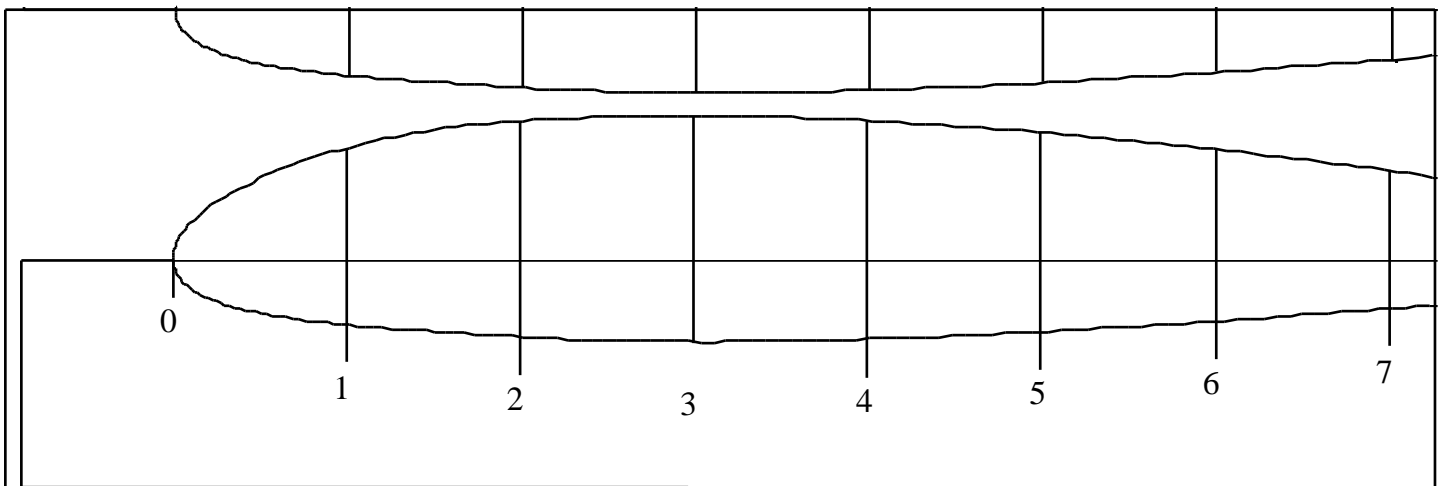

200mm

100mm

'Spitfire'
Copyright David
12-Dec-05 www.flyel

230 Chord
457 1/2 span

Blue foam

Top
3/32 hard ply dihedral br

A

B/C
2mm

11.5mm

98 H
68 W
93 L

3mm liteply do

ace

D/E

Canopy separate component

100 H
132 W
209 L
(2-off)

ubler

3mm Depron

116 H
66 W
335 L
(2-off)

36in v1
id Theunissen
electric.ukgateway.net

30mm

3mm Depron