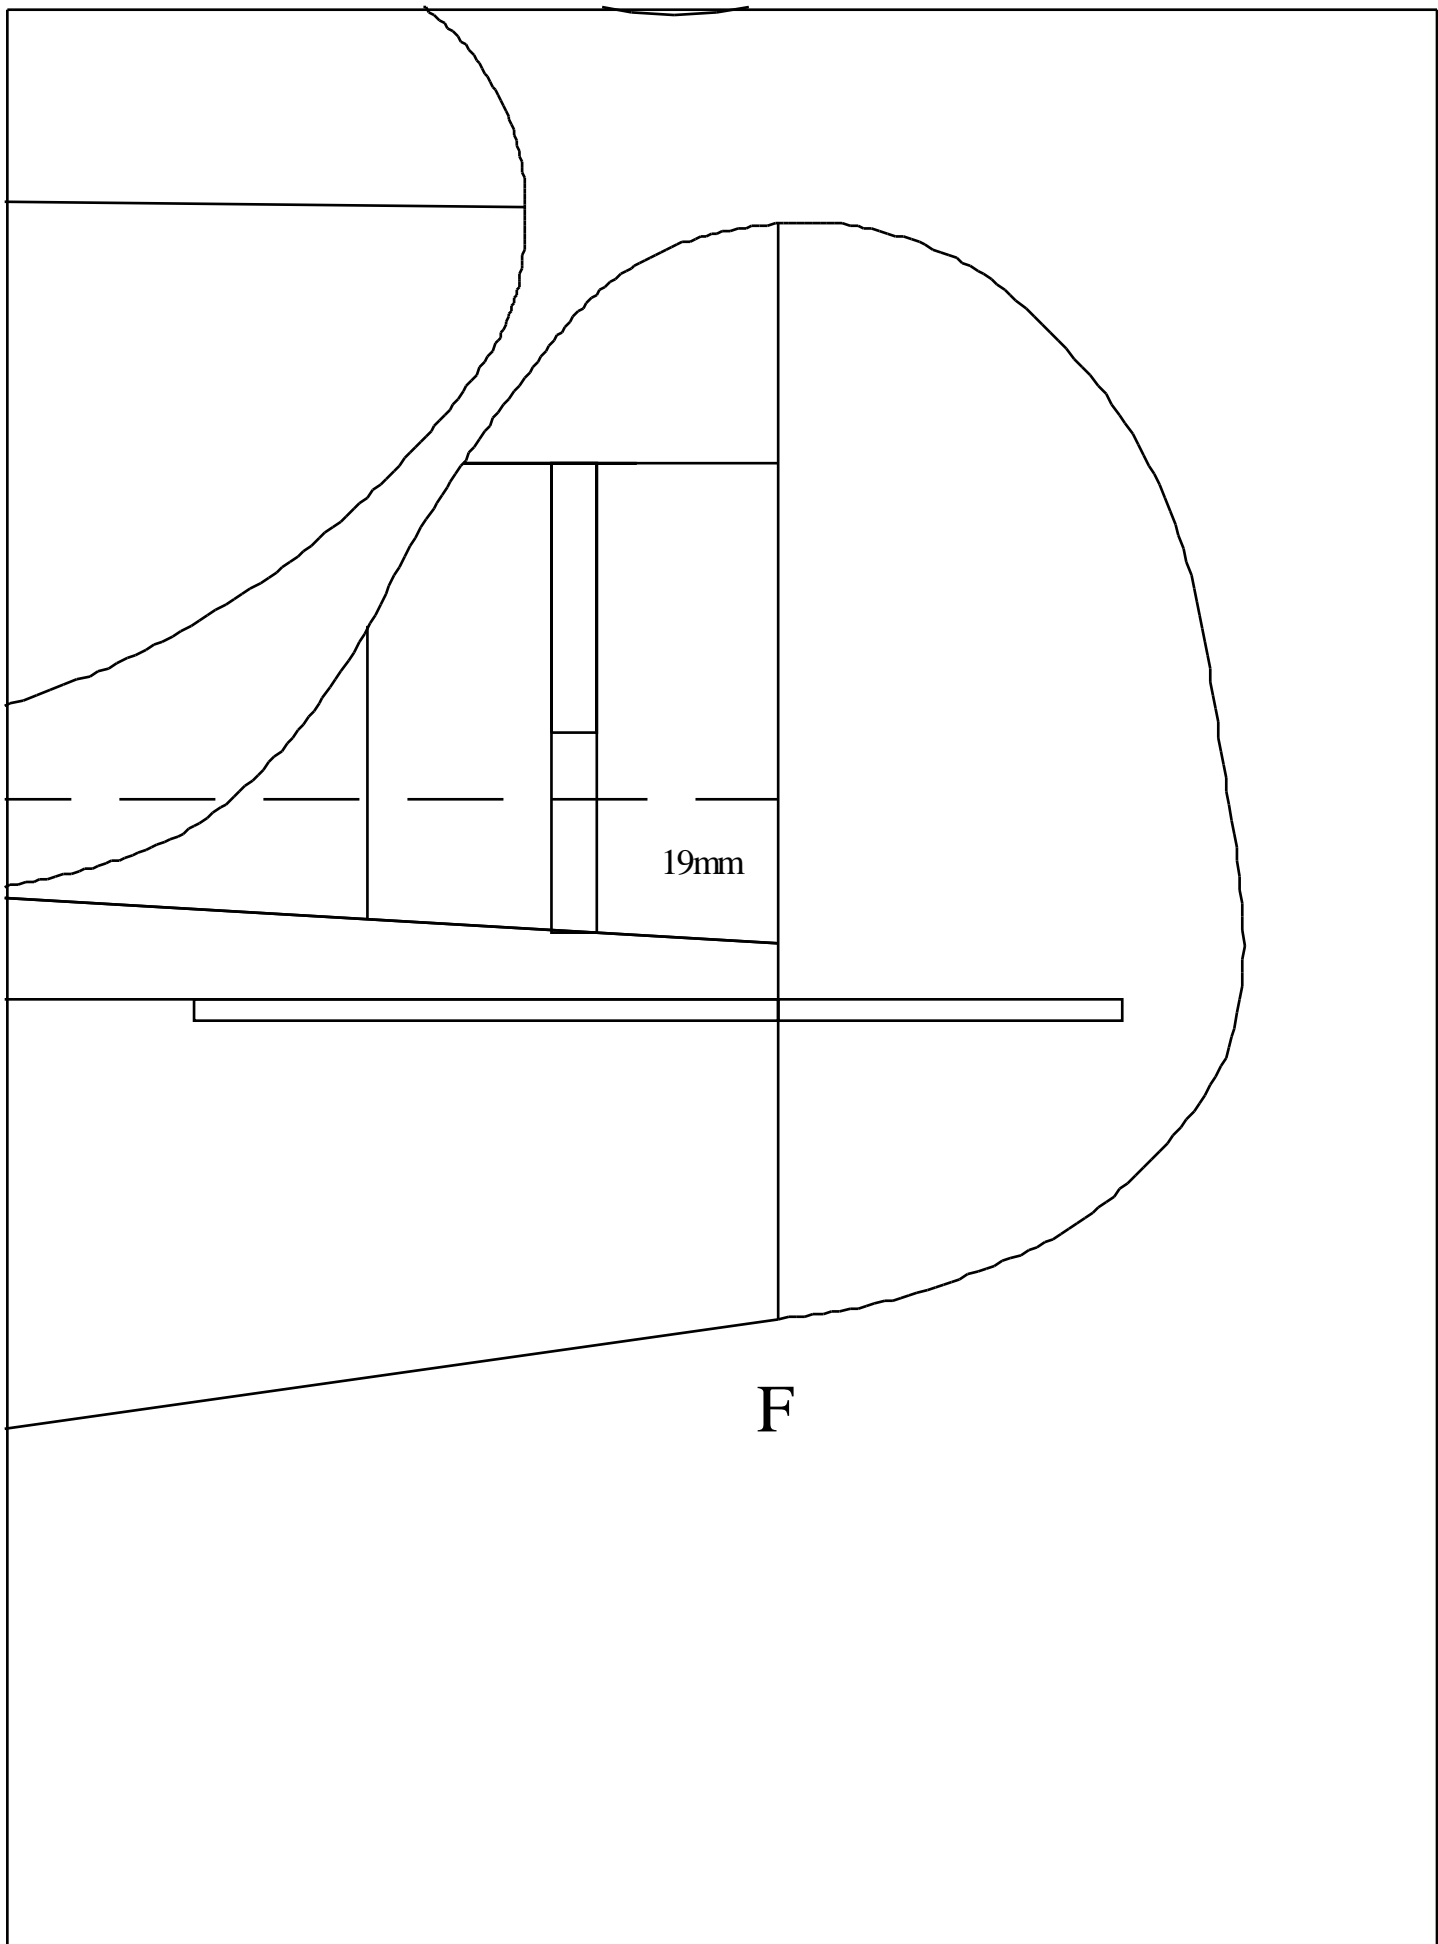

11.5mm

98 H
68 W
93 L

3mm liteply do

ace

D/E

Canopy separate component

100 H
132 W
209 L
(2-off)

ubler

3mm Depron

116 H
66 W
335 L
(2-off)

36in v1
id Theunissen
electric.ukgateway.net

30mm

3mm Depron