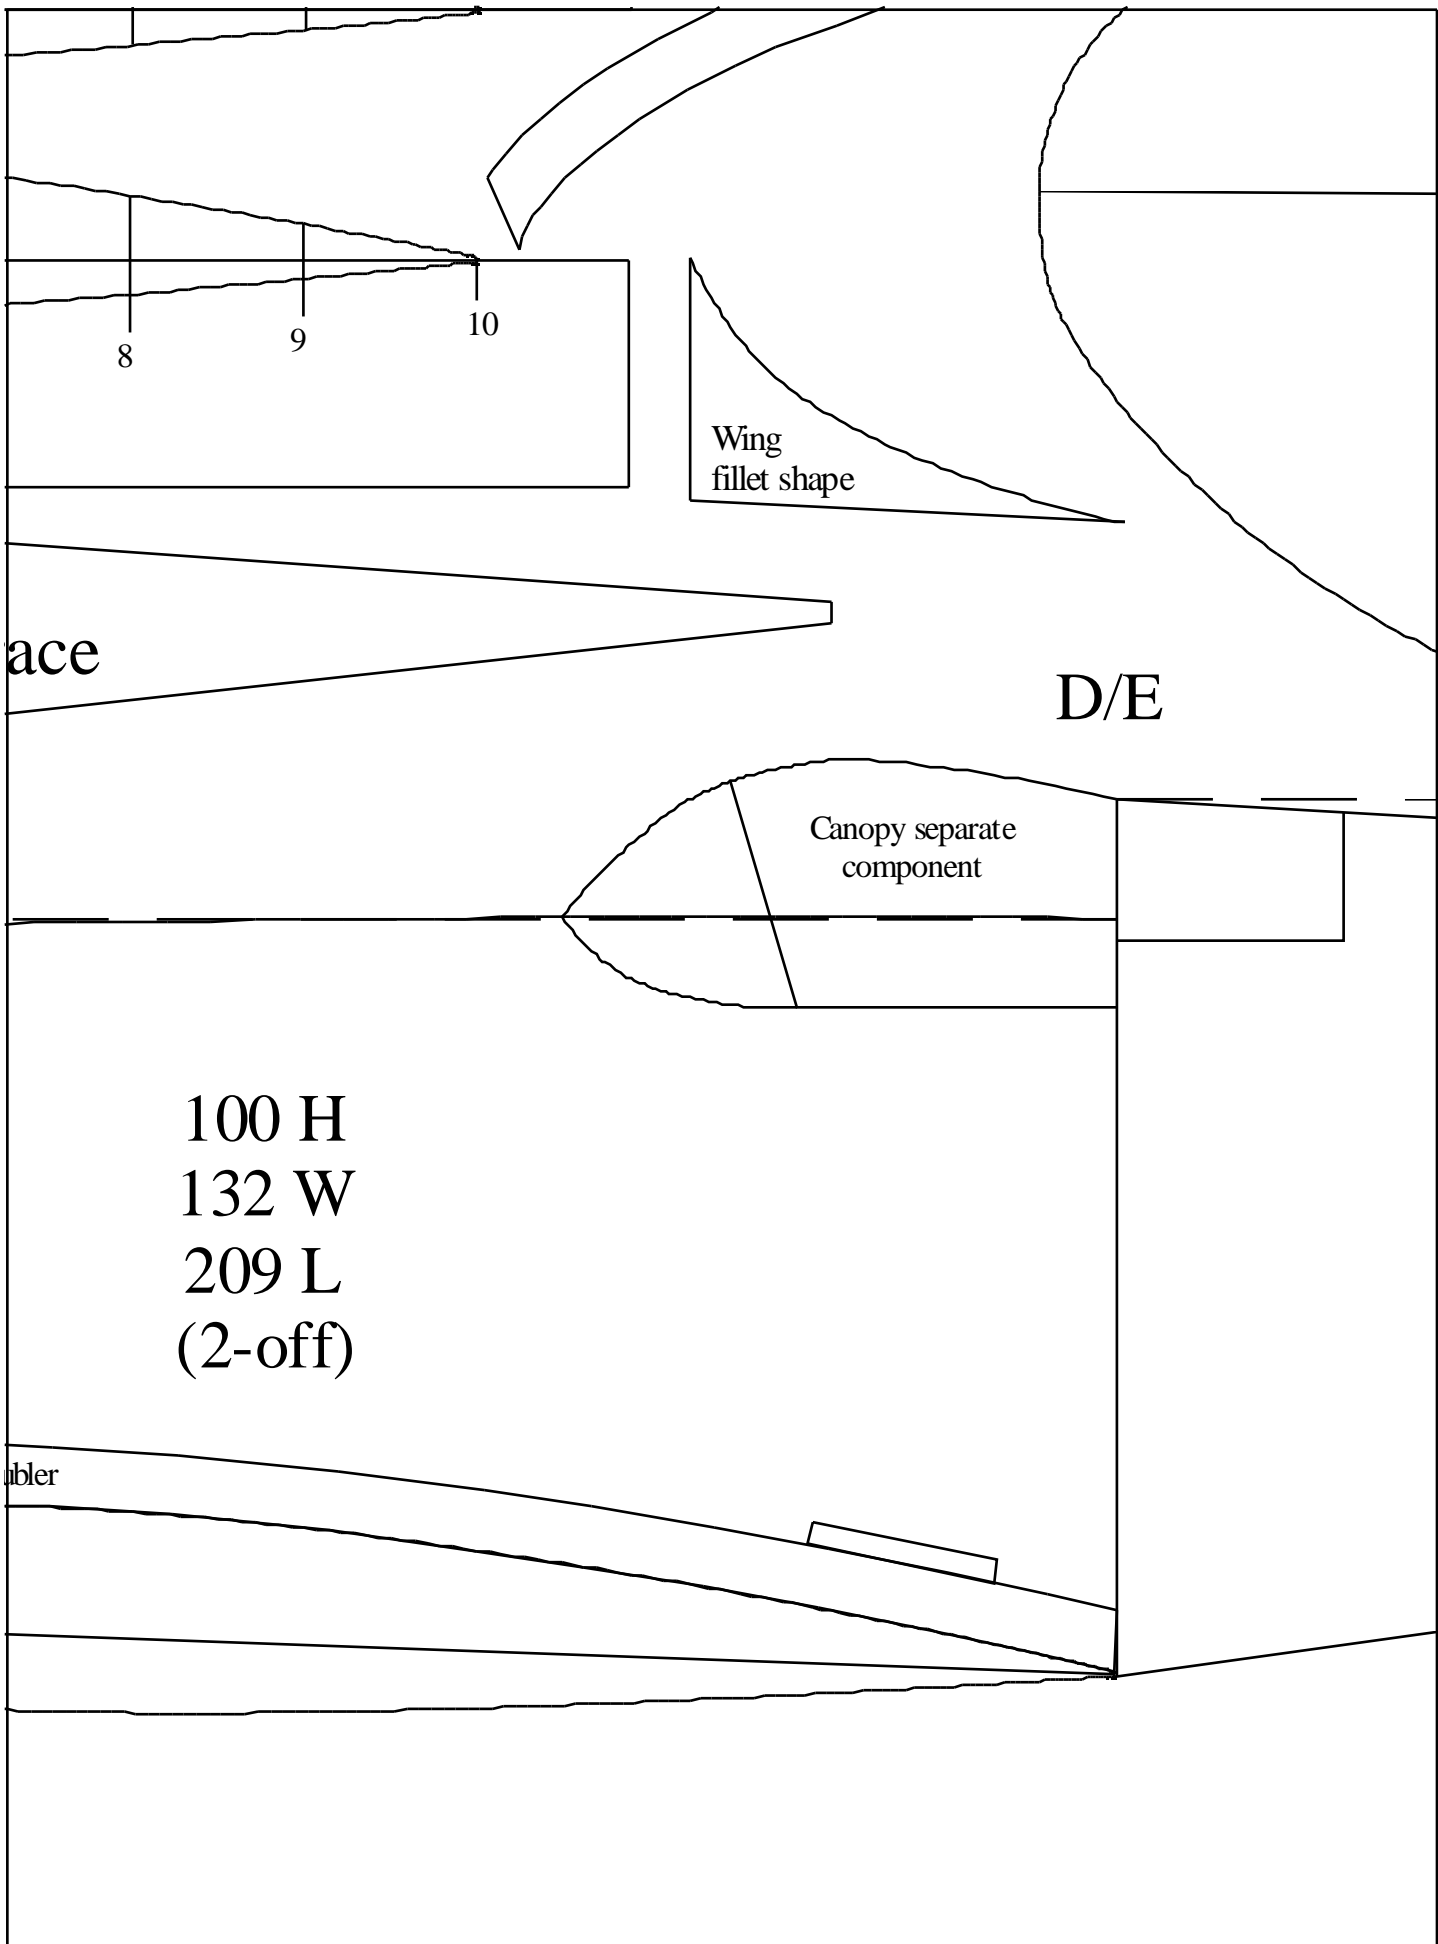

200mm

100mm

'Spitfire'
Copyright David
12-Dec-05 www.flyel

230 Chord
457 1/2 span

Blue foam

Top
3/32 hard ply dihedral br

A

B/C
2mm

11.5mm

98 H
68 W
93 L

3mm liteply do

ace

D/E

Canopy separate component

100 H
132 W
209 L
(2-off)

ubler

3mm Depron

116 H
66 W
335 L
(2-off)

36in v1
id Theunissen
electric.ukgateway.net

30mm

3mm Depron