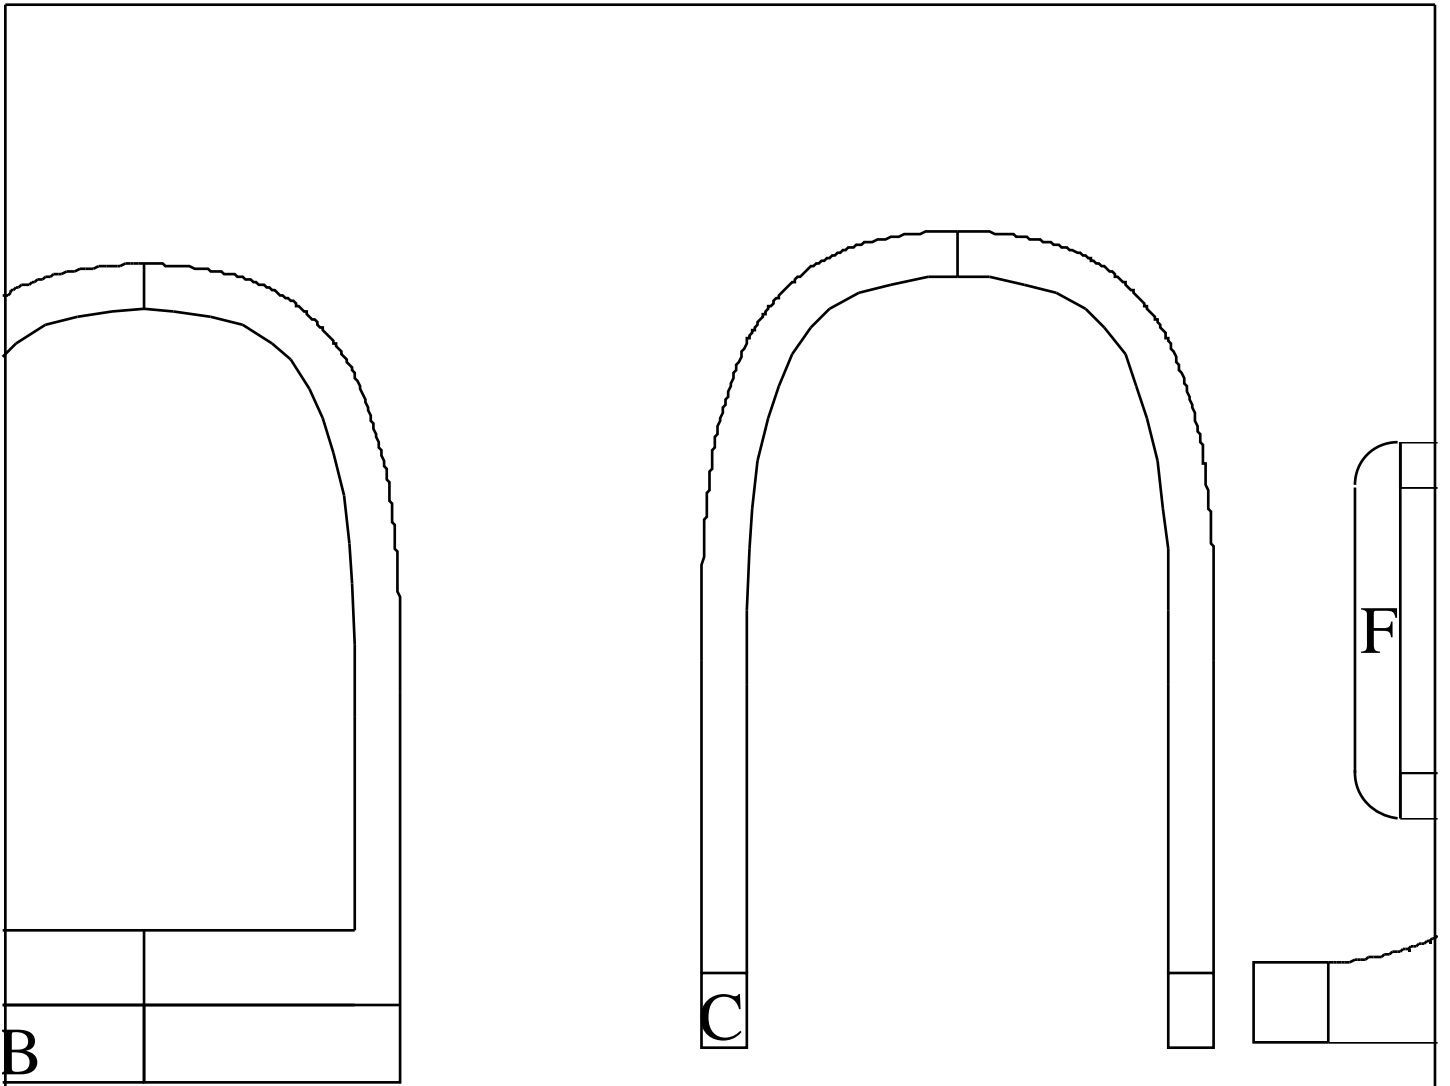

11.5mm

98 H
68 W
93 L

3mm liteply do

ace

D/E

Canopy separate component

100 H
132 W
209 L
(2-off)

ubler

3mm Depron

116 H
66 W
335 L
(2-off)

36in v1
id Theunissen
electric.ukgateway.net

30mm

3mm Depron