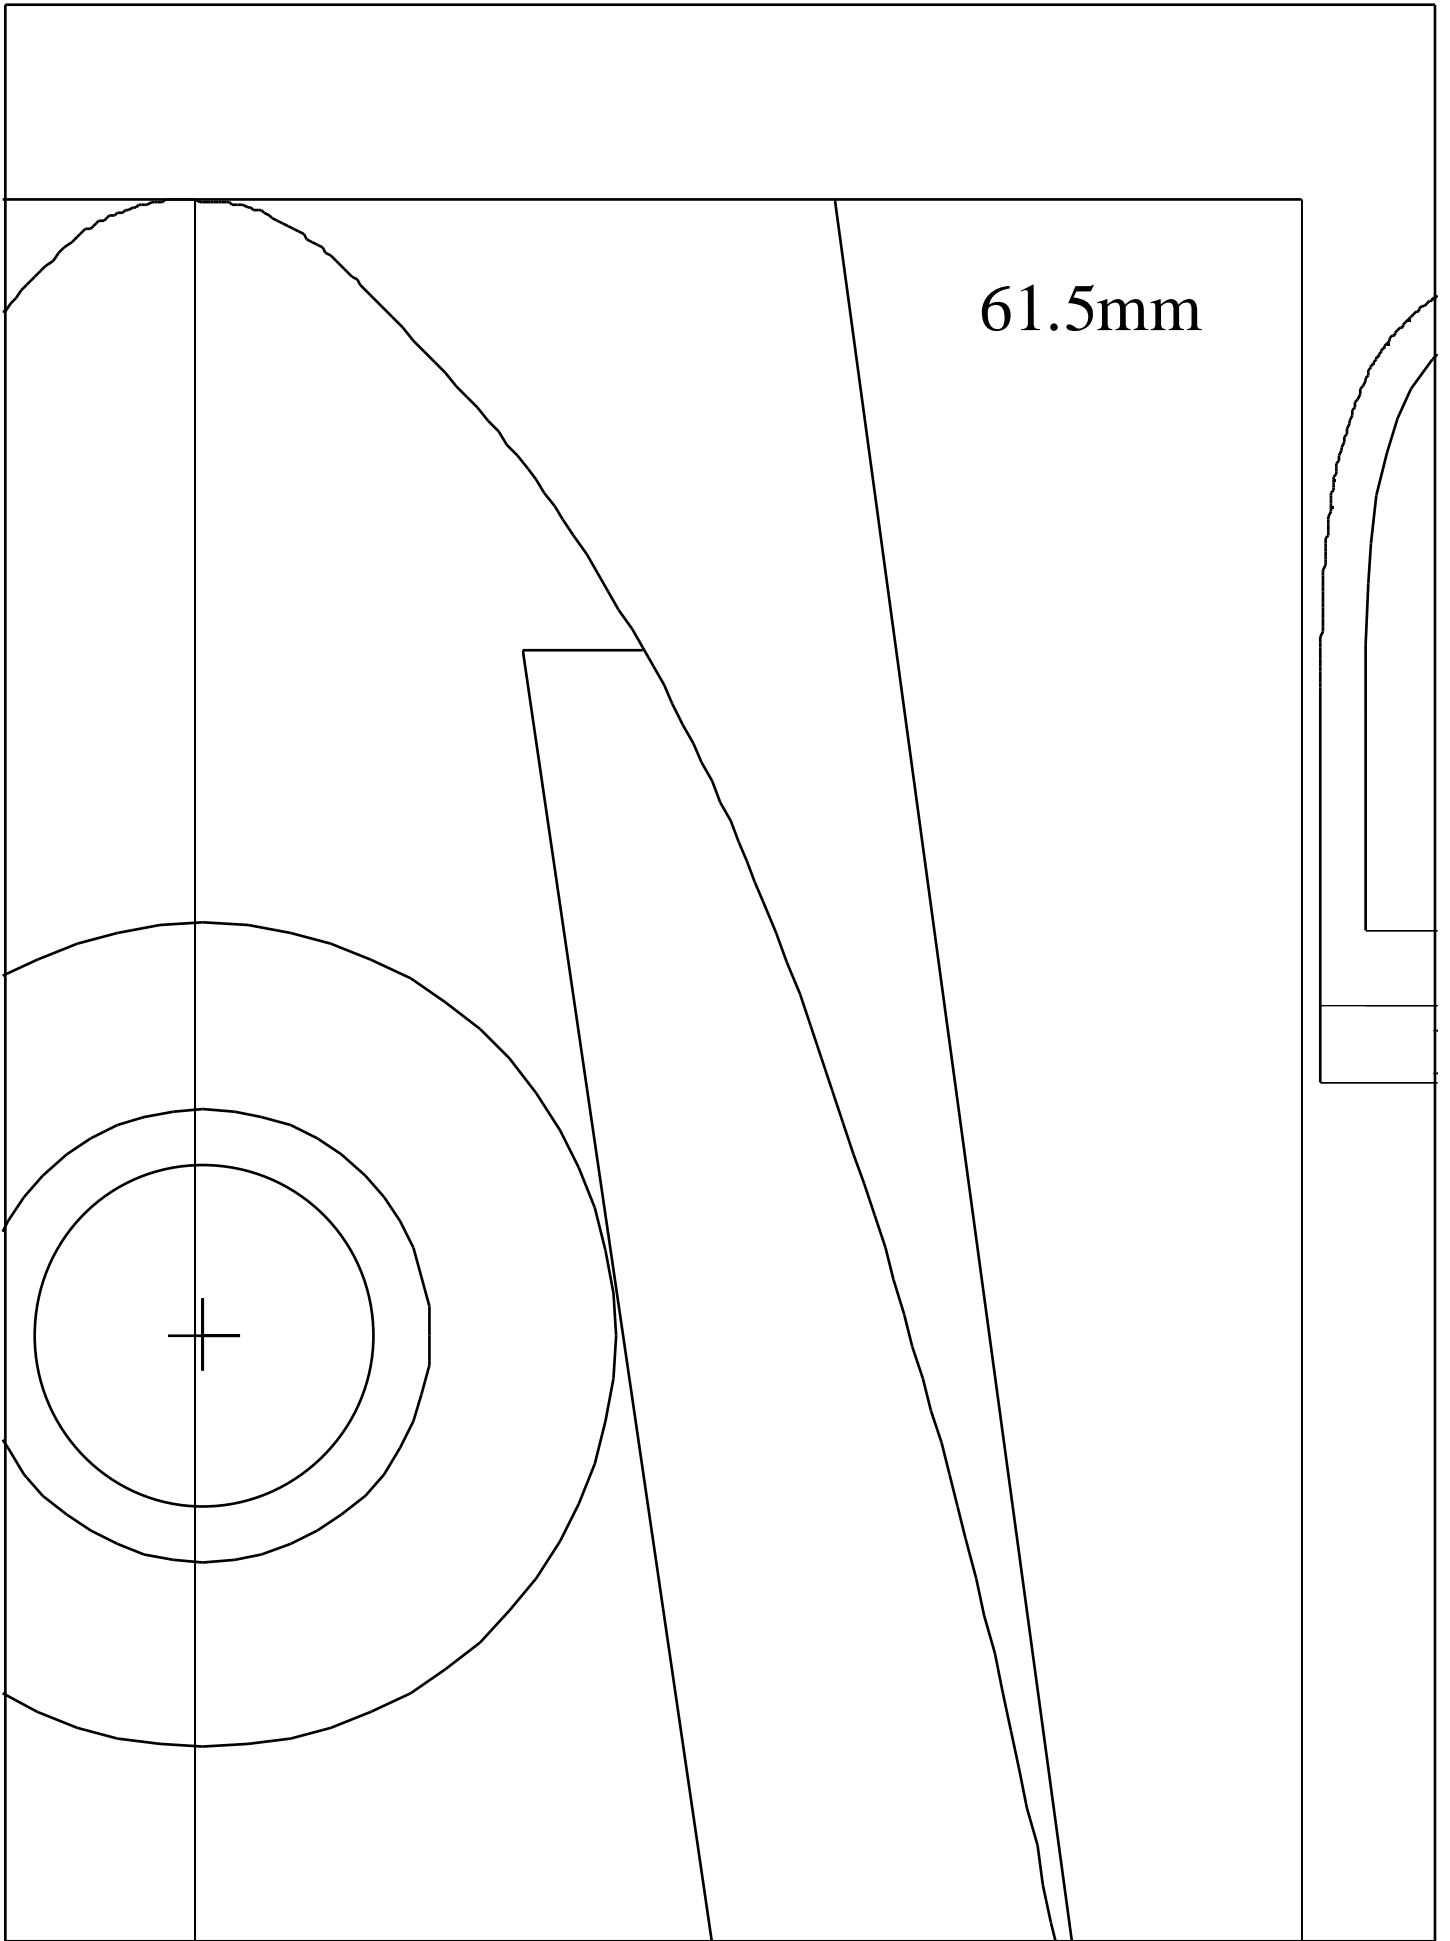

11.5mm

98 H
68 W
93 L

3mm liteply do

ace

D/E

Canopy separate component

100 H
132 W
209 L
(2-off)

ubler

3mm Depron

116 H
66 W
335 L
(2-off)

36in v1
id Theunissen
electric.ukgateway.net

30mm

3mm Depron