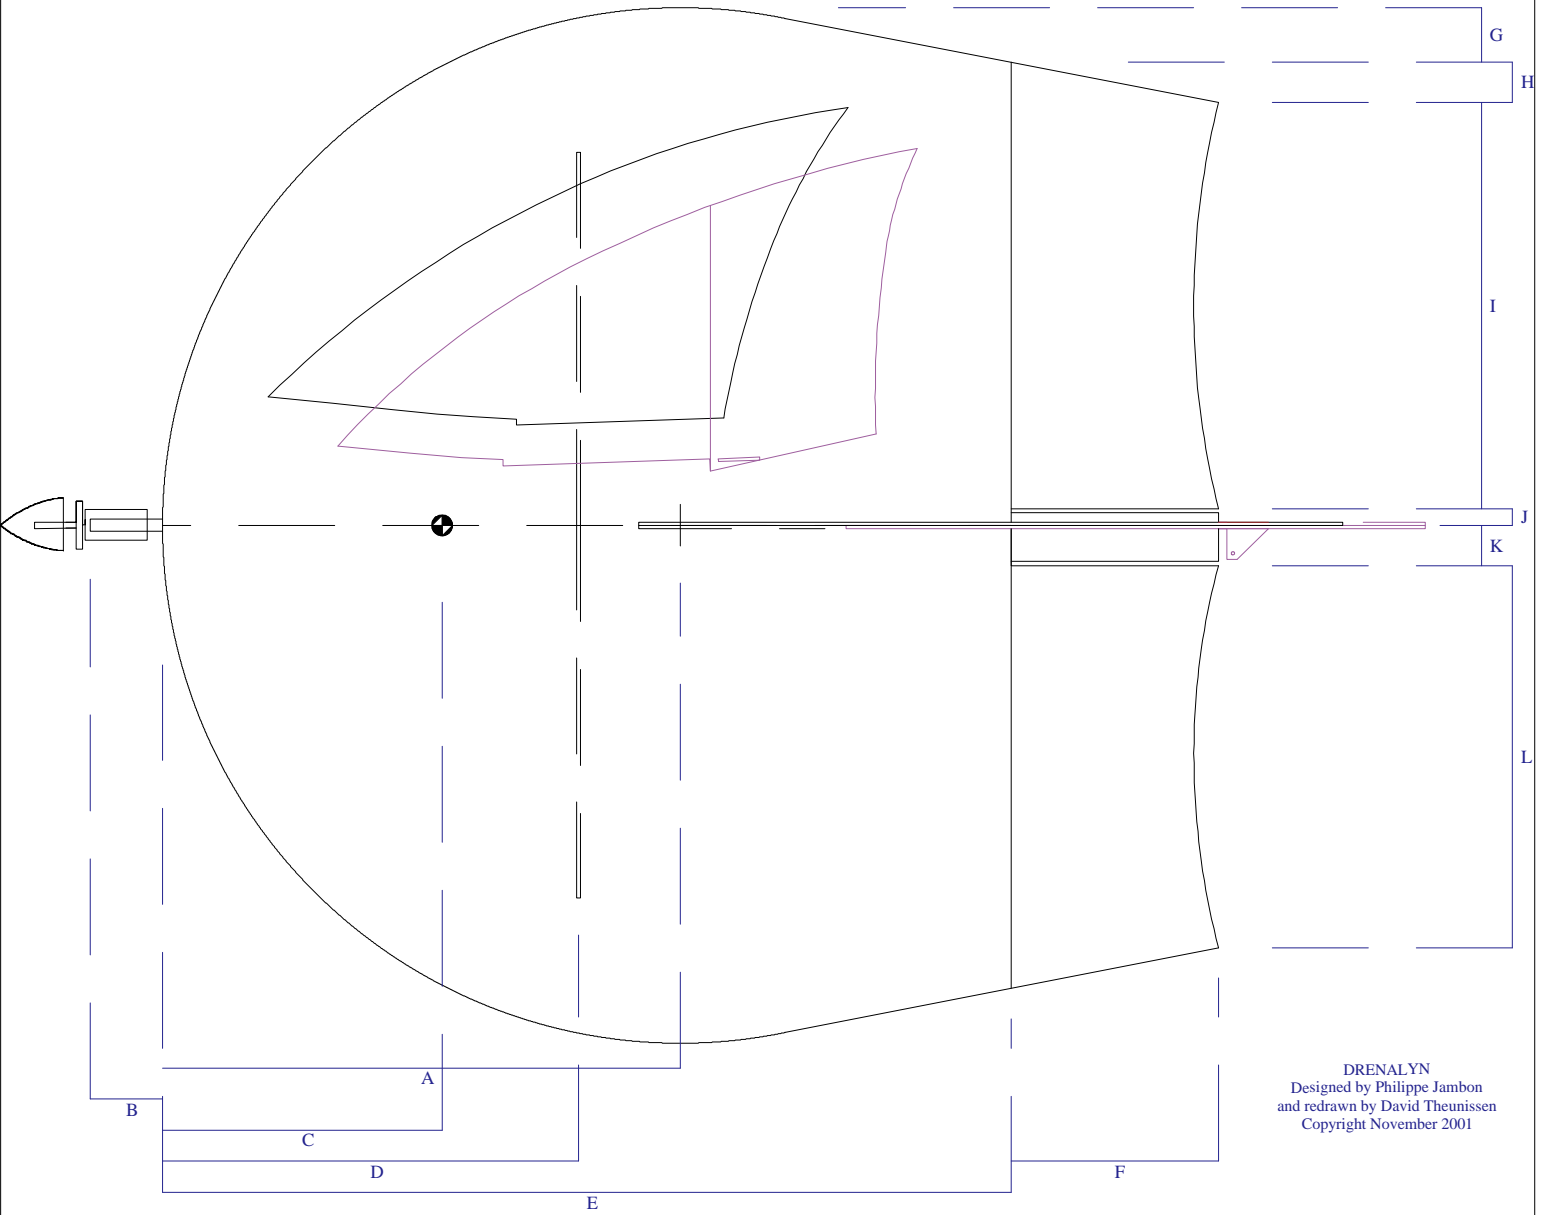

	400mm version	500mm version	600mm version
A	200	250	300
B	28	35	42
C	108	135	162
D	161	201	241
E	328	410	492
F	80	100	120
G	21	26	32
H	16	19	23
I	157	196	235
J	7	8	10
K	16	20	23
L	148	184	222
M	176	220	264
N	48	60	72
O	144	180	216
P	64	80	96
Q	16	20	24
R	110	138	165
S	14	18	22

DRENALYN  
 Designed by Philippe Jambon  
 and redrawn by David Theunissen  
 Copyright November 2001